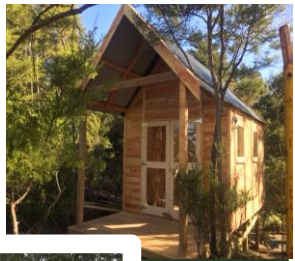

ALLWOOD PRODUCTS

ALLWOOD SHEDS SLEEPOUT/OFFICE - 2.5 x 4.0m

- Exterior either Oregon or Lawson Cypress
- T&G Floor
- Insulated (floor walls ceiling)
- Interior lining T&GV
- Electrical Hardware (Light, switch, 2 x double plugs, Caravan plug, switchboard.)
- French Doors
- 2 x Opening Windows
- Colour Steel Roof (Standard Colours)

Kitset price \$9460.00 incl GST

Fully Assembled \$11500.00 incl GST

(Excluding electrical finishing)

(Assembled available Nelson, Christchurch, Wellington, and Auckland.)

Optional Extras

- Verandah (.900m) \$440
 - Deck (0.900m) \$375
 - Opening Window \$255
 - Bearers x 4 \$170
 - Double Glazing
- Windows & Doors \$890

ALL PRICES INCLUDE GST

www.gibsonstimber.co.nz

ALLWOOD PRODUCTS

ALLWOOD SHEDS

MEZZANINE FLOOR SLEEPOUT 3.6 x 2.8m

- Exterior either Oregon or Lawson Cypress
- T&G Floor
- Insulated (floor walls ceiling)
- Interior lining T&GV
- Electrical Hardware (Light, switch, 2 x double plugs, Caravan plug, switchboard)
- French Doors
- 3 x Opening Windows
- 1 x Fixed Window
- Colour Steel Roof (Standard Colours)
- Verandah and Deck 0.900m

Double Glazing Option -Extra
\$1080.00 Kitset price \$13240.00 incl GST
Fully Assembled \$17460.00 incl GST

(Assembled available Nelson, Christchurch, Wellington, and Auckland.)
(Excluding electrical finishing)